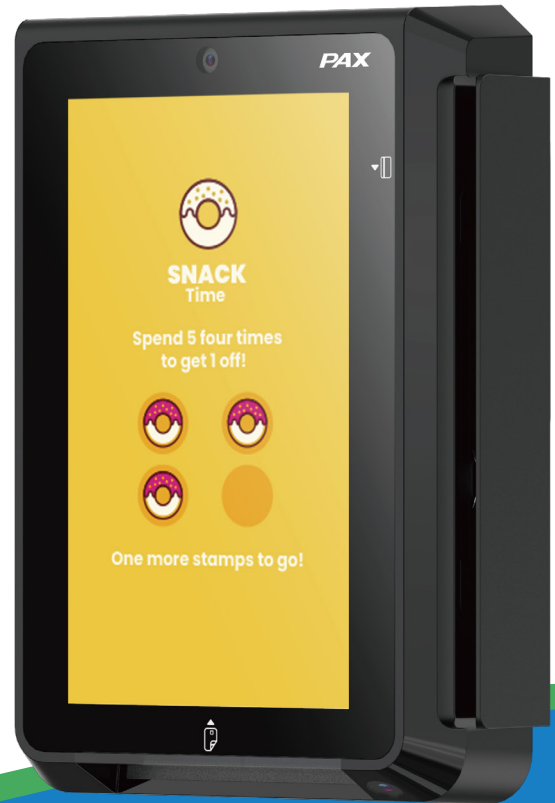

PRE RELEASE

IM30

FORMIDABLE

Smart Unattended

Transportation

Self-Service

Powered by
Android 10

PCI 6.x
SRED

5" HD
Display

2MP
Front

IP65
IK08

www.pax.us

UNATTENDED