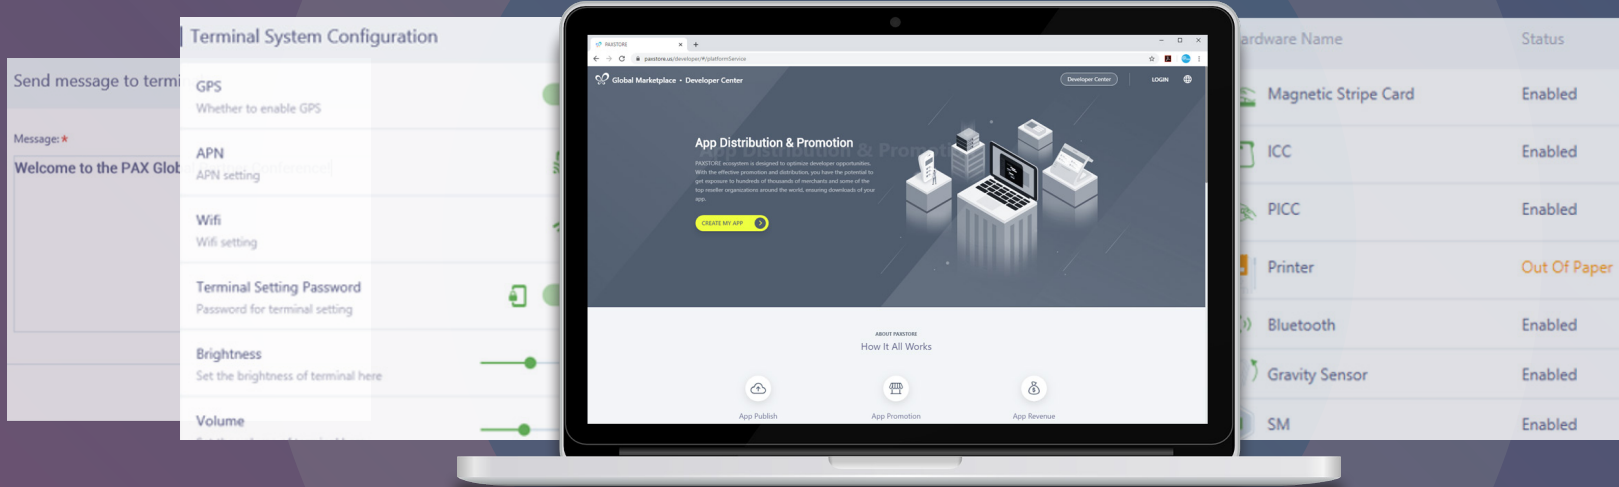

FULL CONTROL AT YOUR FINGERTIPS

When it comes to application and terminal management, the PAXSTORE is a proven choice for the most advanced terminal management system. For the first time in the world, estate managers can not only manage their terminal profiles for all Android-based and traditional devices, they can inject new PIN and P2PE keys, send merchants real time notifications, locate their devices, and replicate screens for technical assistance.

Can your terminal management system do all that?

**APP DISTRIBUTION
& PROMOTION**

REMOTE ASSISTANCE

GEOLOCATION

PUSH NOTIFICATIONS

REMOTE KEY INJECTION

PAXSTORE

www.PAXSTORE.us